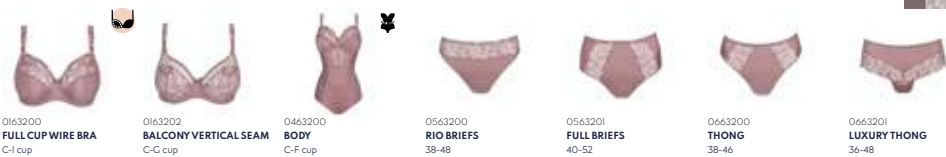

HYDE PARK

Sabbia - SBA

0163200 **FULL CUP WIRE BRA** C-I cup
0163202 **BALCONY VERTICAL SEAM** C-G cup
0443200 **BODY** C-F cup
0543200 **FULL BRIEFS** 38-48
0543201 **FULL BRIEFS** 40-52
0643200 **THONG** 38-46
0643201 **LUXURY THONG** 36-48

PRIMADONNA SPORT SPRING SUMMER COLLECTION 2021

THE GYM

Venus - VEN