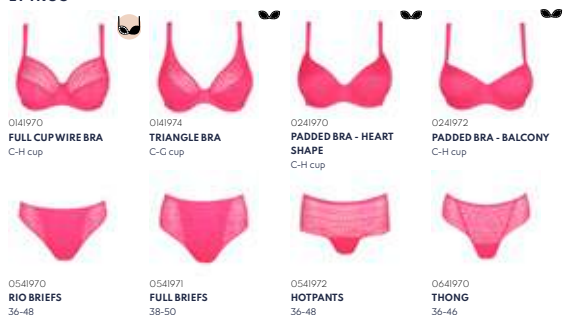

White - WIT 
 Black - ZWA 

STAR

White - WIT
Black - ZWA

FIRST NIGHT

Electric blue - BEL
Black - ZWA

- Padded cups
- Halter neck
- Removable straps
- Crossed straps
- Shapewear
- Prosthesis pocket service

THE WORK OUT

THE SWEATER

THE GAME

THE GYM

PRIMADONNA SPORT SPRING SUMMER COLLECTION 2021

WILD FLOWER

EFFORIA

Flowers of Eden - FOE 

EPIRUS

Blogger Pink - BCP 

White - WIT 

EAST END

Powder Rose - PWD 

CHRYSO

Natural - NAT 

MONOLITHOS

Melba - MBA 