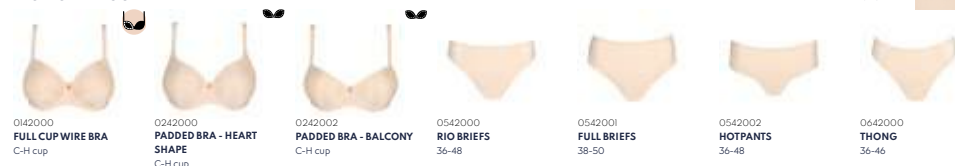

Blogger Pink - BCP 

White - WIT 

EAST END

Powder Rose - PWD 

CHRYSO

Natural - NAT 

MONOLITHOS

Melba - MBA 