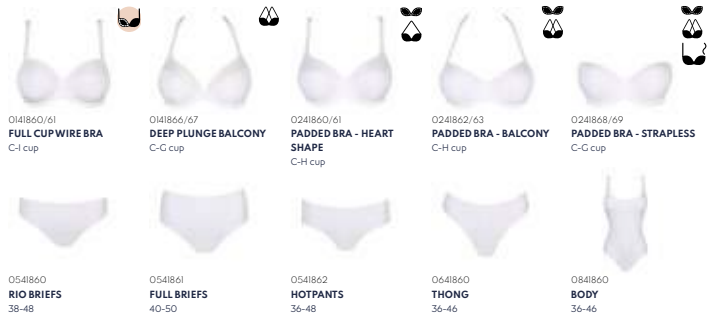

STAR

White - WIT
Black - ZWA

FIRST NIGHT

Electric blue - BEL
Black - ZWA

- Padded cups
- Halter neck
- Removable straps
- Crossed straps
- Shapewear
- Prosthesis pocket service

THE WORK OUT

THE SWEATER

THE GAME

THE GYM

PRIMADONNA SPORT SPRING SUMMER COLLECTION 2021

WILD FLOWER