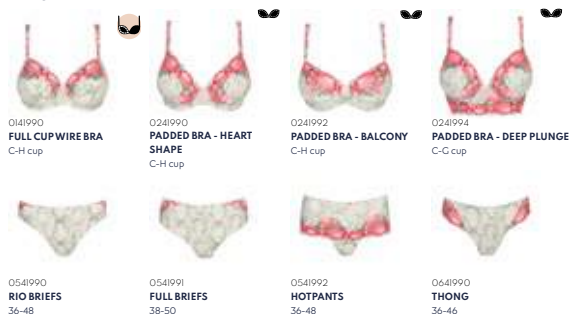

White - WIT 
 Black - ZWA 

STAR

White - WIT
Black - ZWA

FIRST NIGHT

Electric blue - BEL
Black - ZWA

- Padded cups
- Halter neck
- Removable straps
- Crossed straps
- Shapewear
- Prosthesis pocket service

THE WORK OUT

THE SWEATER

THE GAME

THE GYM

PRIMADONNA SPORT SPRING SUMMER COLLECTION 2021

WILD FLOWER

EFFORIA

Flowers of Eden - FOE 

EPIRUS

Blogger Pink - BCP 

White - WIT 

EAST END

Powder Rose - PWD 

CHRYSO

Natural - NAT 

MONOLITHOS

Melba - MBA 